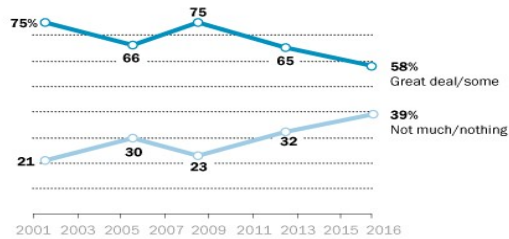

worship make in tackling social concerns. About four-in-ten Americans (39%) now say religious institutions make little to no contribution in this area.

As Clouds Head for the Poles, Time to Prepare for Food and Water Shocks

[WRI](#) | [READ STORY](#)

A changing climate means less rain and lower water supplies in regions where many people live and much of the planet's food is produced: the mid-latitudes of the Northern and Southern hemispheres, including the U.S. Southwest, southern Europe and parts of the Middle East, southern Africa, Australia and Chile.

Paris Agreement: Getting Closer to "Entering into Force" this Year

[WRI](#) | [READ STORY](#)

If an additional 23 other nations follow through on their promises to join this year, countries representing about 54 percent of global emissions will have joined the Agreement, putting "entry into force" well within reach.

Deadline: Open
Funder: Adidas Group

Urban Regional Community Development Specialist

Creating Whole Communities
University of Missouri
Extension

Community Development Specialist

Department of Human Ecology
University of California Davis

National/International News

Protests Precede Brazilian Olympics

BBC, August 4th

Austrian Turkey, Austria Argue Over E.U. Membership

BBC, August 4th

Australia Commits to Climate Research

NY Times, August 3rd

Saudi Arabia Helps Stranded Indian Workers

Reuters, August 3rd

Montana News

Hardin Fire reaches 85% Containment

Billings Gazette, August 4th

Uber To Launch Across Montana

Billings Gazette, August 4th