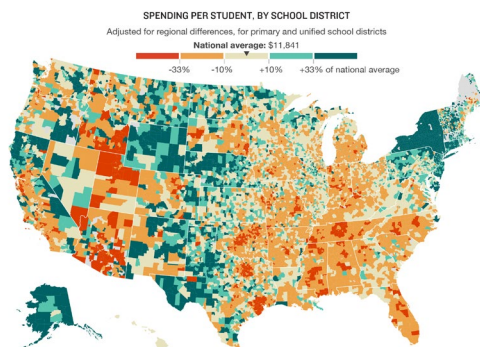

MACDEP^ENEWS

MONTANA ASSOCIATION OF COMMUNITY DEVELOPMENT EXTENSION PROFESSIONALS

August 2016

Reports & Resources

President's Corner

Why America's Schools Have a Money Problem

NPR | [READ STORY](#)

Across the U.S. there is a tale of two types of education, with kids the same age, in the same grade attending schools that try to educate them with wildly different resources. On average, New York, Alaska, and Wyoming each spent more than \$17,000 per student in 2013, while California, Oklahoma and Nevada spent roughly half that. Below, you can see that remarkable variation for yourself — and find out what schools are spending where you live.