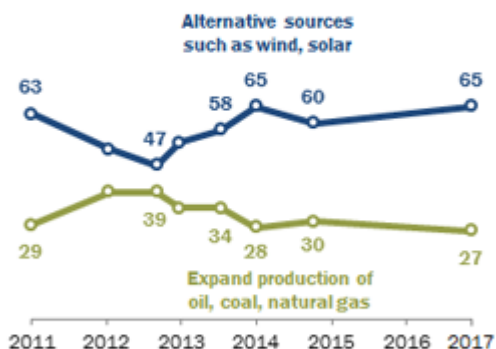

Most in U.S. give priority to developing alternative energy over fossil fuels

% of U.S. adults who say ____ should be the more important priority for addressing America's energy supply

Note: Both/Don't know responses not shown.
Source: Survey conducted Jan. 4-9, 2017.

PEW RESEARCH CENTER

About One-Fifth of Adults Globally Have No Formal Schooling Pew Research Center | [READ STORY](#)

In many parts of the world, particularly in poorer countries, attainment of even the most basic education is still far from universal. Indeed, roughly one-in-five adults (19%) around the globe have no formal schooling at all, according to a recent Pew Research Center report on education.