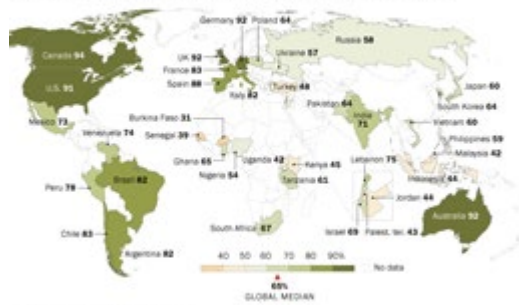

Many Around World Say Women's Equality is Very Important Pew Research Center | [READ STORY](#)

The principle of gender equality is one that has taken root in many nations around the world. In a 2015 survey of 38 nations, majorities in all but one country (Burkina Faso) said it is somewhat or very important that women have the same rights as men in their society. And a median of 65% worldwide said these equal rights are *very* important.

Most in North America, Europe and Latin America say gender equality is very important

% saying it is very important that women have the same rights as men in our country

Montana Medicaid Drug Program

KXLF, February 3

Montana Soldiers Ready to Deploy to Southwest Asia

Billings Gazette, February 3

Montana Residents Ask for Chance to Build High Schools

KPAX, February 3

Livestock Groups Oppose Change to Wolf Funding Allocation

Billings Gazette, February 3

MSU Extension Community Development | Wilson Hall 2-117 P.O. Box 172240 | Bozeman, MT 59717-2240

Tel: (406) 994-3620

Back issues of the MACDEP E-news are available [here](#)

To subscribe to the Montana CD E-Newsletter, send a request to: commdev@montana.edu